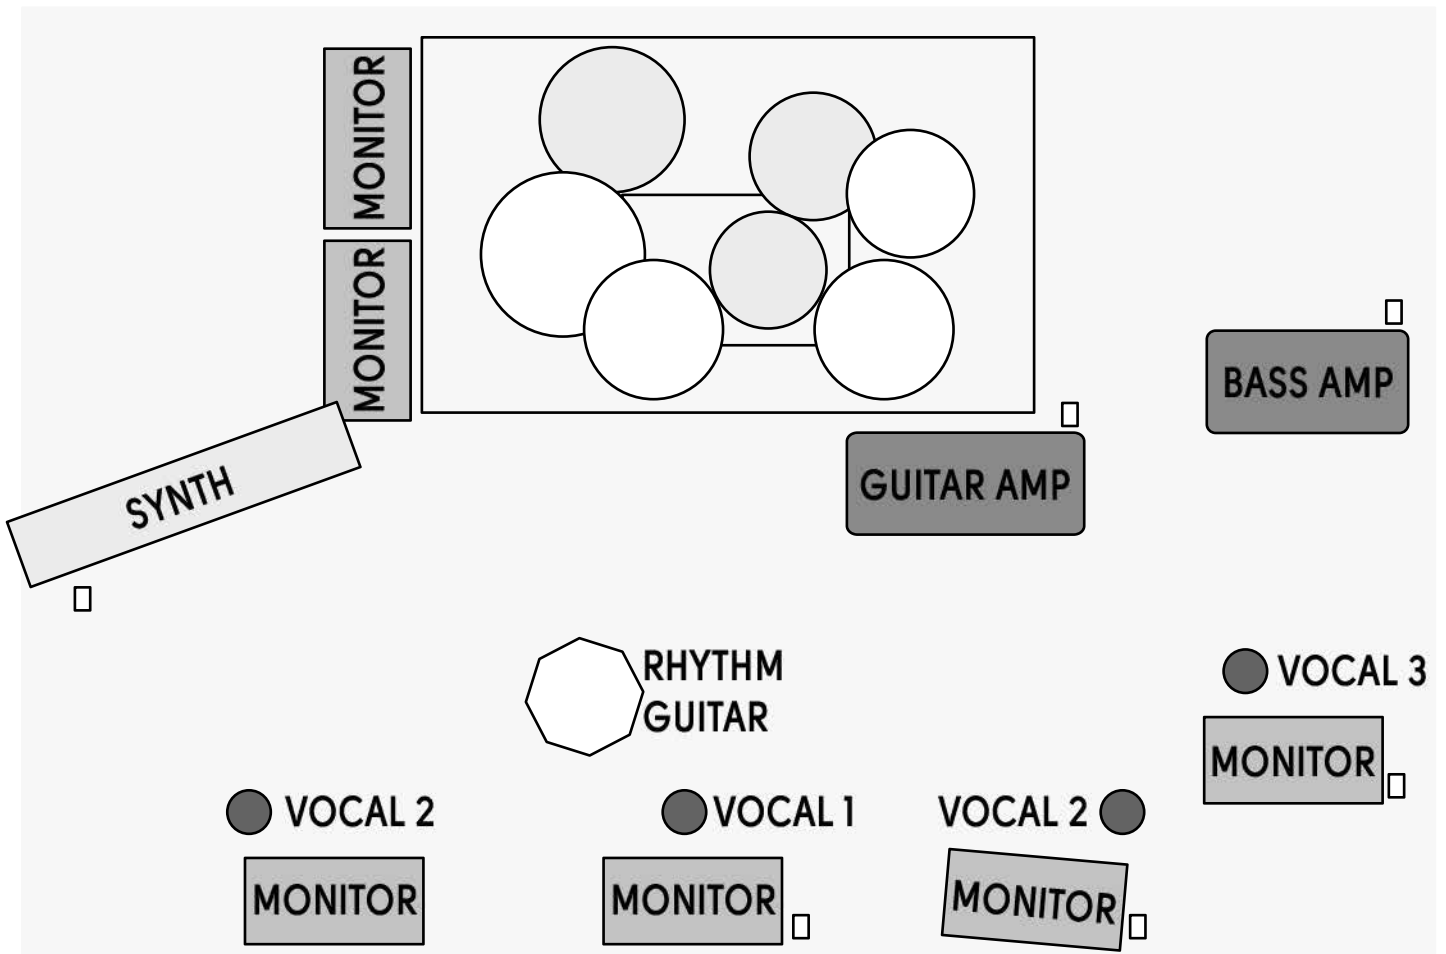

## RIDER

□ = 230V

KICK  
SNARE  
HIHAT  
RACK TOM  
FLOOR TOM  
OVERHEAD 1  
OVERHEAD 2  
RIDE

BASS AMP	ASHDOWN T15-180 LINE OUT
GUITAR AMP	FENDER Deluxe 1962 - 20W - 12"
RHYTHM GUITAR	ELECTRO-ACOUSTIC LINE OUT
SYNTH	MONO OUT 1
SYNTH	MONO OUT 2
VOCAL 1	MAIN VOCAL
VOCAL 2	MAIN ADD. VOCALS
VOCAL 3	ADD VOCAL